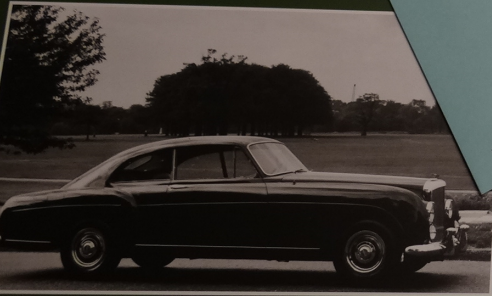

# The Early Days

 Nubes  
Argentea

Davide Bassoli

CURRENT INFORMATION

ROLLS-ROYCE LIMITED (MOTOR CAR DIVISION)

BENTLEY MOTORS (1931) LIMITED

BONUS THREE: the H. J. Mulliner Draw

BONUS ONE: the 1955 Press Release